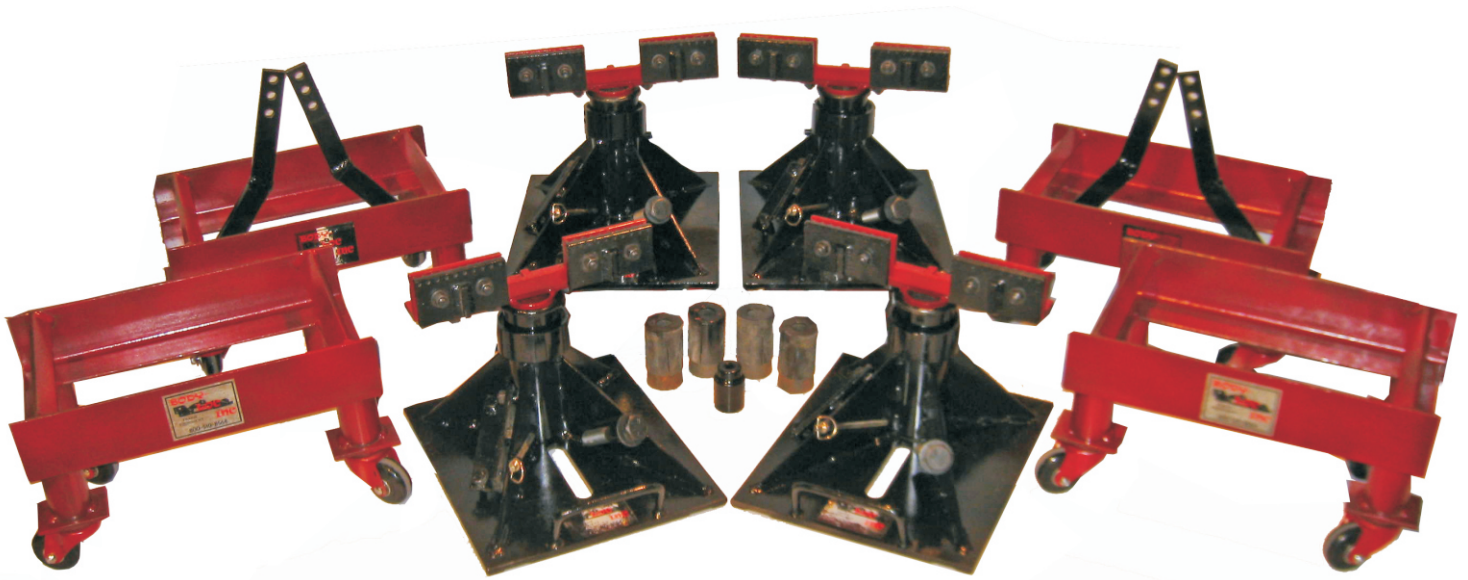

BL-76T ROCKER LOC SYSTEM

- 1) BL-74T Tall Rocker Loc Clamps
- 2) BL-60T Tall D-Lux Roller Plate
- 2) BL-50T Tall Plain Roller Plate
- 4) BL-71 2-1/2" System Tydown
- 1) BL-75E Socket for Anchoring System