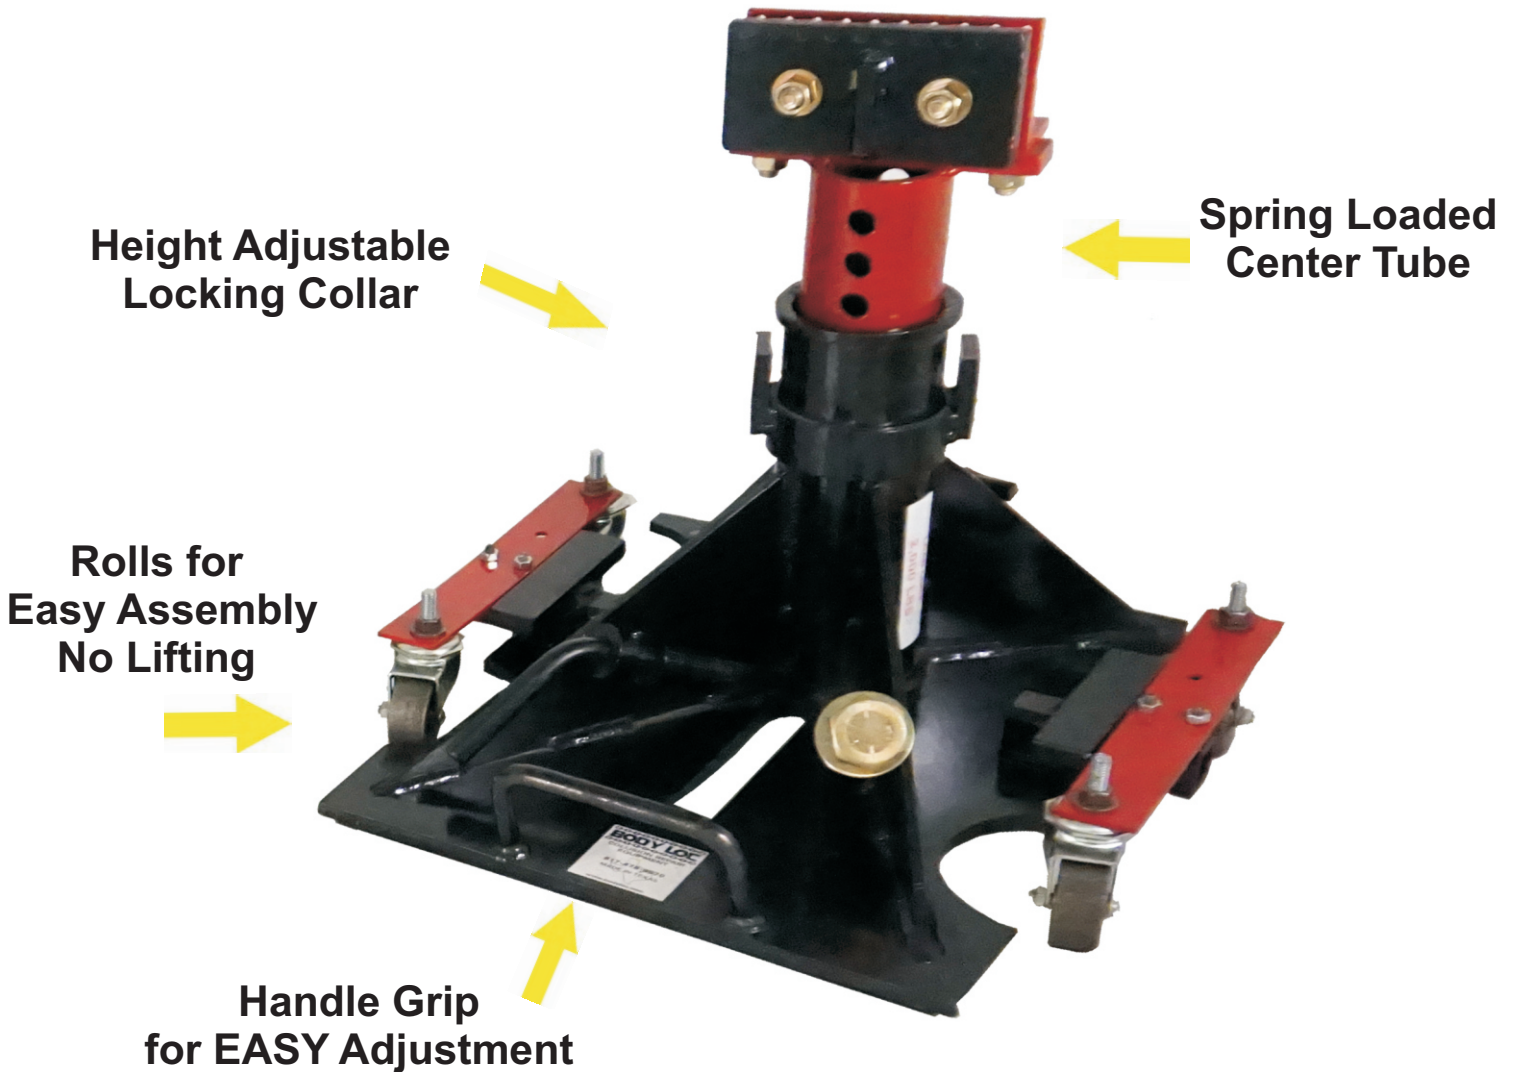

# BODY LOC

COLLISION REPAIR EQUIPMENT

### NEW BODY LOC

## RAPID ANCHORING SYSTEM PACKAGE

### Consists of:

- 1) BL-76RAS Rapid Anchoring Clamp (4)
- 2) BL-60T Tall D-Lux Roller Plates
- 2) BL-50T Tall Plain Roller Plates
- 4) BL-71 2-1/2" System Tydown (installation not included)
- 1) BL--75E Socket for Anchoring System